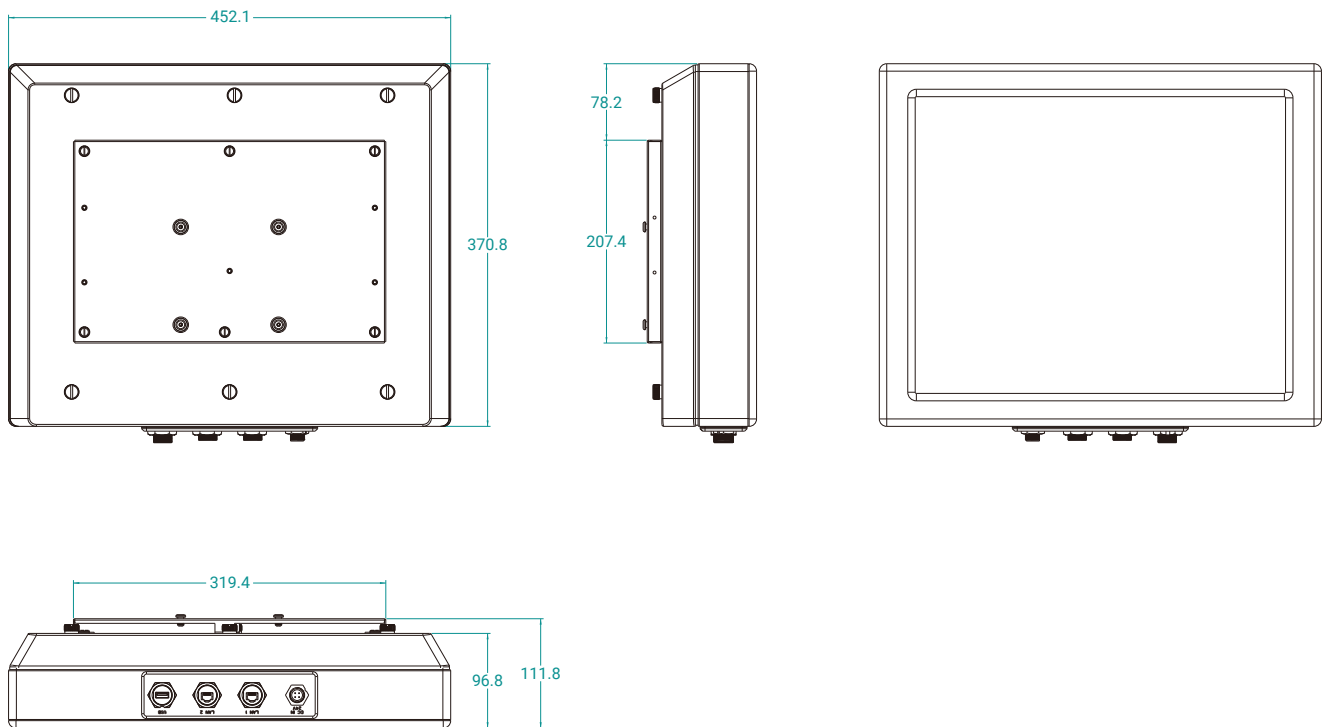

ARP-5519AX-E01-WA06

Waterproof Web Client Panel PC with 19-inch Resistive Touch Screen Powered by 802.3bt Type 3/4 PoE

Features

- 19" LCD, 1280 x 1024 Resolution
- 5-Wire Resistive Touch
- Stainless Steel Enclosure
- Intel Celeron J1900 @ 1.99GHz / Atom E3845 @ 1.91GHz CPU
- 4GB DDR3 SO-DIMM
- 1x Gigabit Ethernet
- 2x USB 2.0 ports
- Powered By 802.3bt Type 3/4 PoE

Dimension Drawing

ARP-5519AX-E01-WA06

Size Unit: mm

Ordering Information

Item	ARP-5519AX-E01-WA06
LCD Display	19.0" LCD / 1280 x 1024
Touch Screen	5-Wire
Enclosure	Stainless Steel
CPU	Intel Celeron J1900 @ 1.99GHz / Atom E3845 @ 1.91GHz CPU
Memory	4GB DDR3
OS	Embedded
Browser	FireFox
Power Supply	Powered by PoE 802.3bt (PoE Injector can be ordered separately)